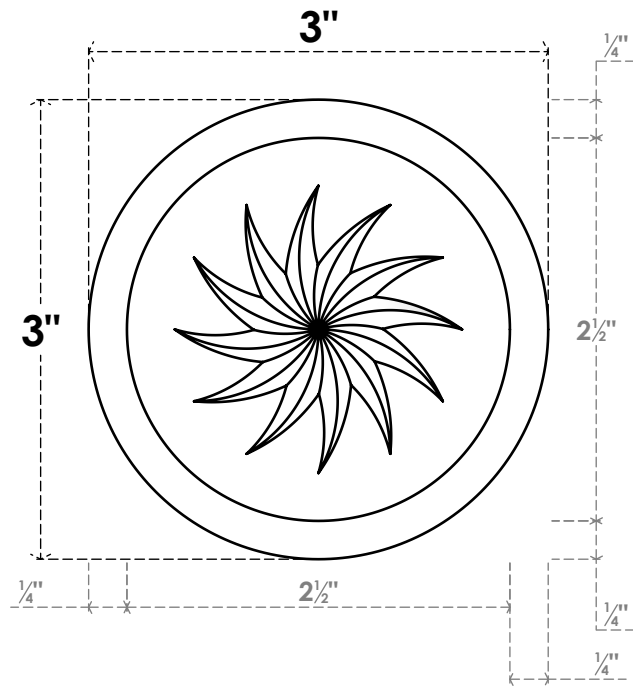

ROSP030X030X075GRY13

3"W X 3"H X 3/4"P STANDARD GRAYSON SPIRAL ROSETTE WITH BEVELED EDGE, ARCHITECTURAL GRADE PVC

FRONT

SIDE

EKENA MILLWORK
2300 WEST MAIN ST.
CLARKSVILLE, TX 75426
TOLL FREE: 866-607-0453
WWW.EKENAMILLWORK.COM