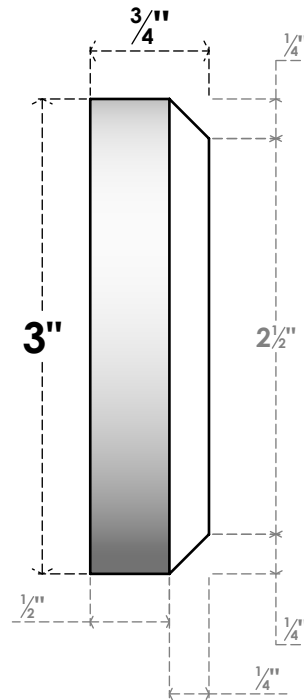

ROSP030X030X075GRY13

3"W X 3"H X 3/4"P STANDARD GRAYSON SPIRAL ROSETTE WITH BEVELED EDGE, ARCHITECTURAL GRADE PVC

FRONT

SIDE

EKENA MILLWORK
2300 WEST MAIN ST.
CLARKSVILLE, TX 75426
TOLL FREE: 866-607-0453
WWW.EKENAMILLWORK.COM

NOTES

1. INSTALLATION TO BE COMPLETED IN ACCORDANCE WITH MANUFACTURER'S SPECIFICATIONS.
2. DRAWING MAY NOT BE TO SCALE
3. THIS DRAWING IS INTENDED FOR DESIGN AND PLANNING PURPOSES ONLY.
4. ALL INFORMATION CONTAINED HEREIN WAS CURRENT AT THE TIME OF DEVELOPMENT BUT MUST BE REVIEWED AND APPROVED BY THE PRODUCT MANUFACTURER TO BE CONSIDERED ACCURATE.
5. ARCHITECTURAL GRADE PVC PRODUCTS ARE MADE FROM EXPANDED CELLULAR PVC AND COME NATURALLY WHITE BUT MAY BE PAINTED